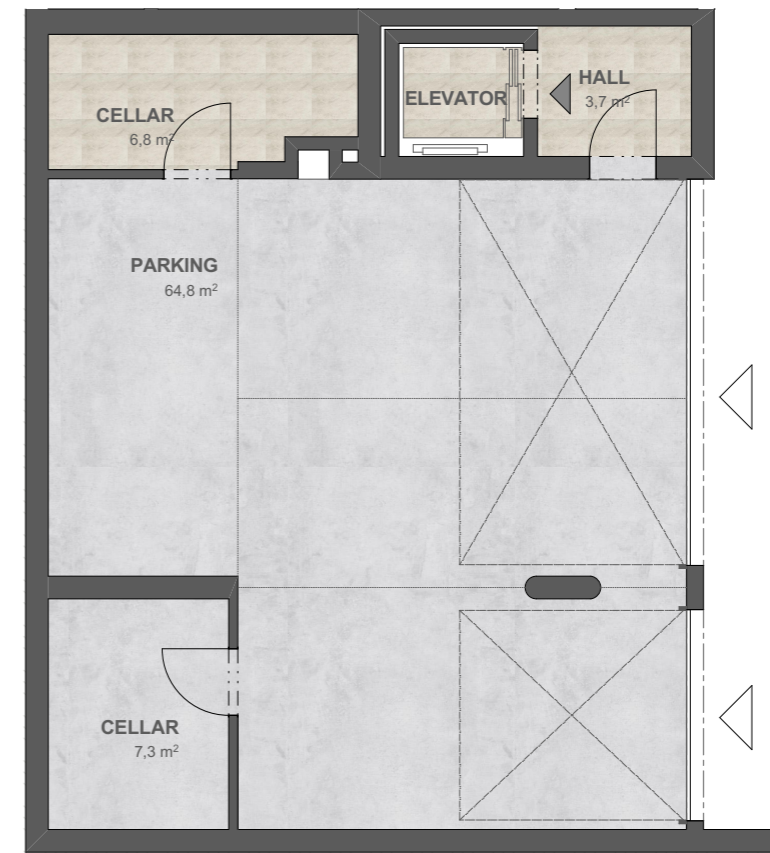

Net floor area	209,8m ²
Terrace area	94,6m ²
Garage area	86,8m ²

3RD FLOOR
CHATEAU TROJA RESIDENCE_ROSEMARY

Net floor area	209,8m ²
Terrace area	94,6m ²
Garage area	86,8m ²

PARKING FLOOR
CHATEAU TROJA RESIDENCE_ROSEMARY

3RD FLOOR

PARKING FLOOR

Net floor area 209,8m²
 Terrace area 94,6m²
 Garage area 86,8m²

1m 5m

ROSEMARY